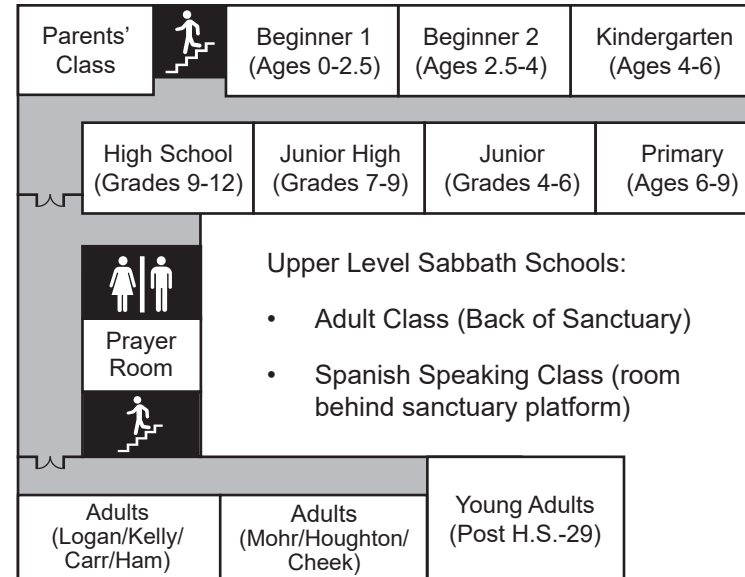

Feb. 21 7:00 pm Genesis Bible Study- Chapters 19, 20, & 21

THURSDAY

Feb. 22 7:00 pm Thursday Bible Study

FRIDAY

Feb. 23 5:49 pm Sabbath Begins
 7:00 pm WestSide Young Adult Vespers

SABBATH

Feb. 24 9:00 am Worship Service— Josh Withers
 10:20 am Sabbath School
 11:30 am Worship Service— Josh Withers
 5:30 pm Sabbath Ends

COMING UP

Feb. 26 6:30 pm Cooking Class- Entrees & Salads
 Mar. 3 Worship Service— Sara Withers
 Mar. 3 1:00 pm Fellowship Meal
 Mar. 10 Worship Service—

Sabbath School 10:20 – 11:20 am

Sabbath School Classes are offered for all age groups. An adult Sabbath School meets in the Sanctuary and follows the Quarterly. Visit the Information Desk if you do not have a Sabbath School Quarterly. Map depicts lower level Sabbath School classrooms.